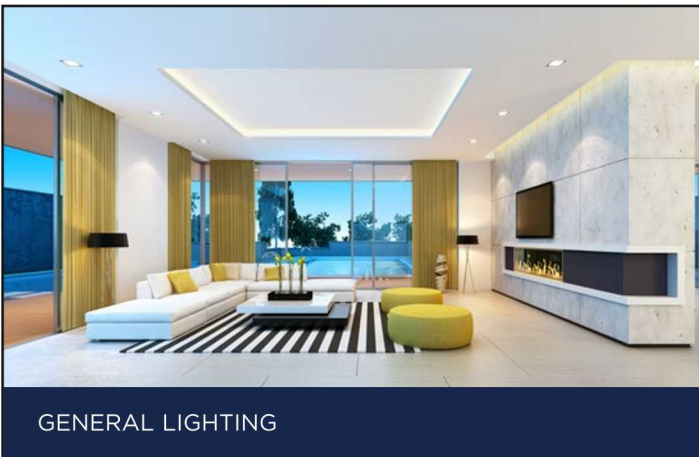

Tailored Flexible LED Solutions

**AMERICAN
BRIGHT** 

Flexible LED implementation made easy!

American Bright makes adding light to any indoor or outdoor location easy with flexible IP-rated rope and strip lights. Offered in IP20, IP65, and IP68 each light strip is available in variable lengths and colors and can be customized to specific requirements.

INDOOR AND OUTDOOR

GENERAL LIGHTING

LIGHT FIXTURES

IP68 Rope Lights

- + Offered in 12V/24V DC
- + Max.lengths:
 - 12V DC @ 5m
 - 24V DC @ 10m
- + Available colors:
 - White (CCT 2700K-6500K)
 - Red
 - Amber
 - Blue
 - RGB (Regular/Addressable) 
 - RGBW
- + Choose from upright or side-emitting structures
- + Hollow silicone structure allows for more flexibility
- + 5mm ultra slim side-emitting rope light is now available 
- + Guaranteed 3-year warranty